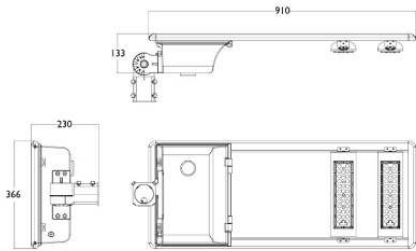

GreenVision All-in-one Solar Street Light

Over time performance (IEC compliant)

Median useful life L70B50	50000 h

Application conditions

Ambient temperature range	-20 to +55 °C
Ambient temperature range for charging	0 °C to +55 °C
Ambient temperature range for discharging (when light is on)	-20 °C to +55 °C
Solar dimming profile	Dimming along with micriwave sensor
Grid connection type	Off grid
Battery location	Inbuilt

Product data

Full product code	871951495413700
Order product name	BRP715 LED90 CW Solar
EAN/UPC - Product	8719514954137
Order code	911401625708
Numerator - Quantity Per Pack	1
Numerator - Packs per outer box	1
Material Nr. (12NC)	911401625708
Net Weight (Piece)	13.490 kg

IP 65

Dimensional drawing

BRP715 LED90 CW Solar

BRP715 LED90 CW Solar